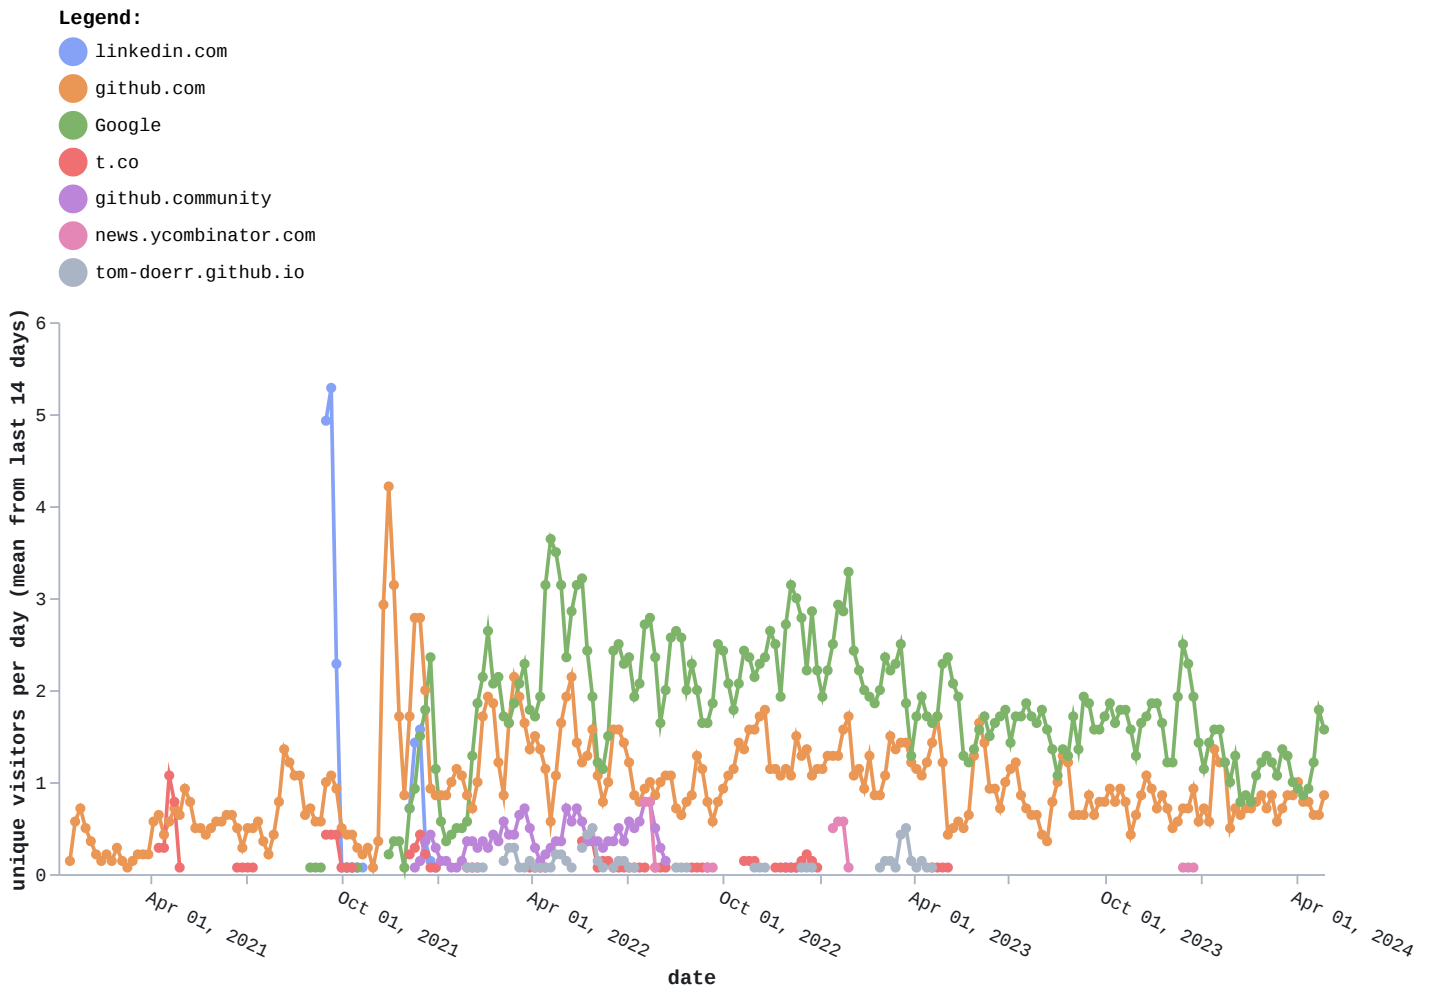

Top referrers and paths

Note: Each data point in the plots shown below is influenced by the 14 days leading up to it. Each data point is the arithmetic mean of the “unique visitors per day” metric, built from a time window of 14 days width, and plotted at the right edge of that very time window. That is, these plots respond slowly to change (narrow peaks are smoothed out).

Top referrers

Top 15 referrers: 01: linkedin.com , 02: github.com , 03: Google , 04: t.co , 05: github.community , 06: news.ycombinator.com , 07: tom-doerr.github.io , 08: devrel.nexus , 09: Bing , 10: projects.dorogin.com , 11: m.facebook.com , 12: jgehrcke.github.io , 13: vega.github.io , 14: translated.turbopages.org , 15: DuckDuckGo

Top paths