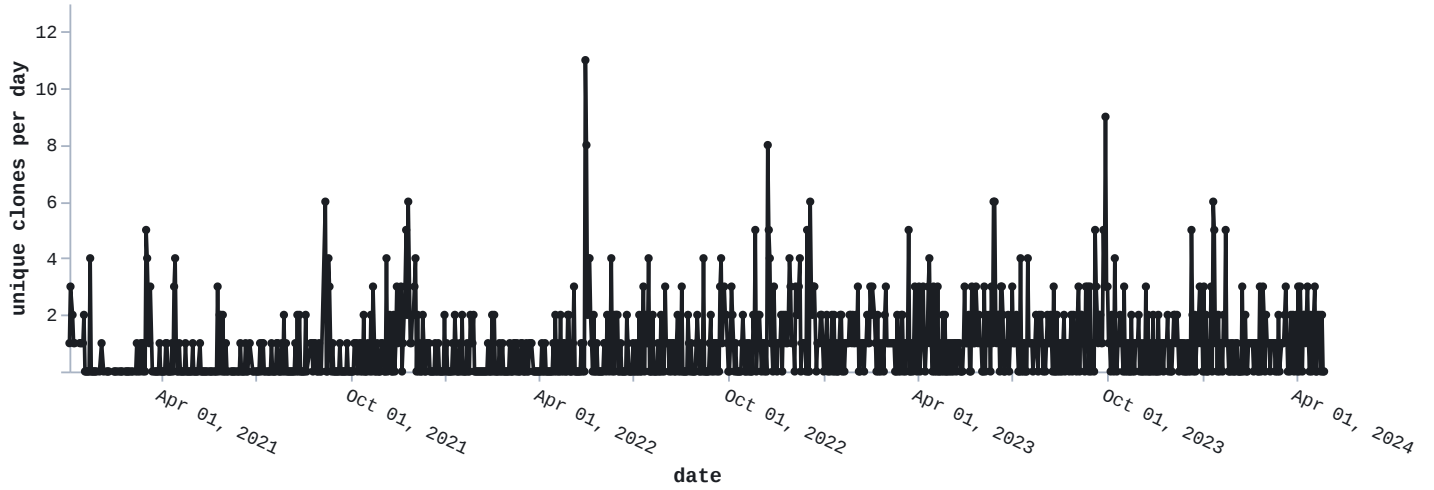

Statistics for jgehrcke/github-repo-stats

Generated for [jgehrcke/github-repo-stats](#) with [jgehrcke/github-repo-stats](#) at 2024-04-28 23:14 UTC.

Table of contents:

- [Views](#)
- [Clones](#)
- [Stargazers](#)
- [Forks](#)
- [Top referrers and paths](#)

Views

Unique visitors

Cumulative: 6446

Total views

Cumulative: 17013

Clones

Unique cloners

Cumulative: 1043

Total clones

Cumulative: 1784

Stargazers

Each data point corresponds to at least one stargazer event. The time resolution is one day.

Forks

Each data point corresponds to at least one fork event. The time resolution is one day.

Top referrers and paths

Note: Each data point in the plots shown below is influenced by the 14 days leading up to it. Each data point is the arithmetic mean of the “unique visitors per day” metric, built from a time window of 14 days width, and plotted at the right edge of that very time window. That is, these plots respond slowly to change (narrow peaks are smoothed out).