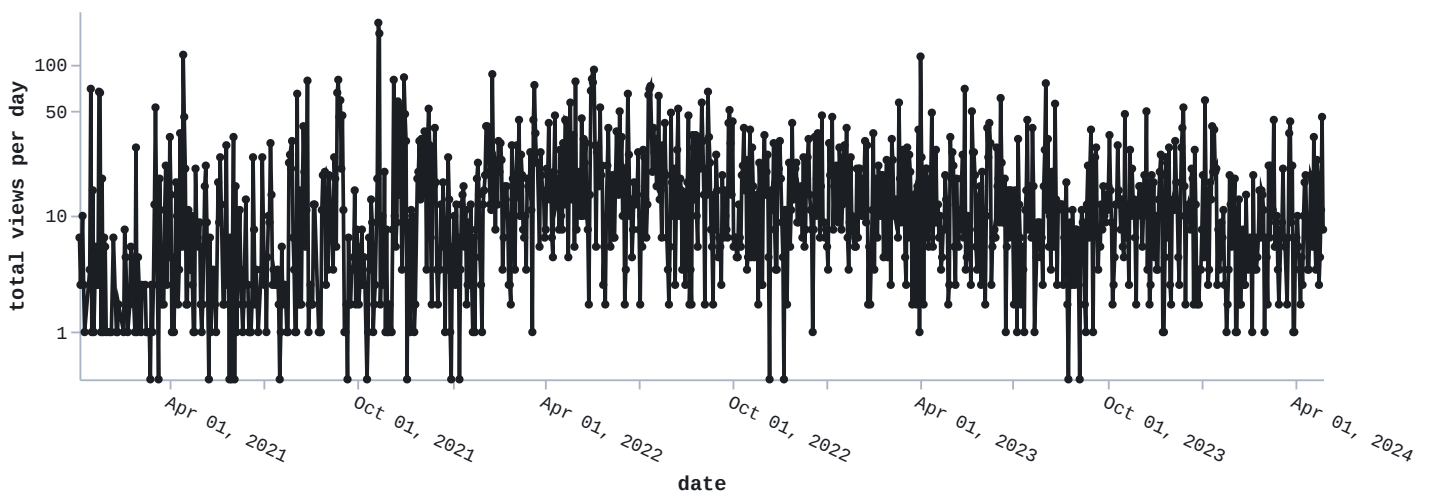

Statistics for jgehrcke/github-repo-stats

Generated for [jgehrcke/github-repo-stats](#) with [jgehrcke/github-repo-stats](#) at 2024-04-28 23:14 UTC.

Table of contents:

- [Views](#)
- [Clones](#)
- [Stargazers](#)
- [Forks](#)
- [Top referrers and paths](#)

Views

Unique visitors

Cumulative: 6446

Total views

Cumulative: 17013

Clones

Unique cloners

Cumulative: 1043

Total clones

Cumulative: 1784

Stargazers

Each data point corresponds to at least one stargazer event. The time resolution is one day.

Forks

Each data point corresponds to at least one fork event. The time resolution is one day.

Top referrers and paths

Note: Each data point in the plots shown below is influenced by the 14 days leading up to it. Each data point is the arithmetic mean of the “unique visitors per day” metric, built from a time window of 14 days width, and plotted at the right edge of that very time window. That is, these plots respond slowly to change (narrow peaks are smoothed out).