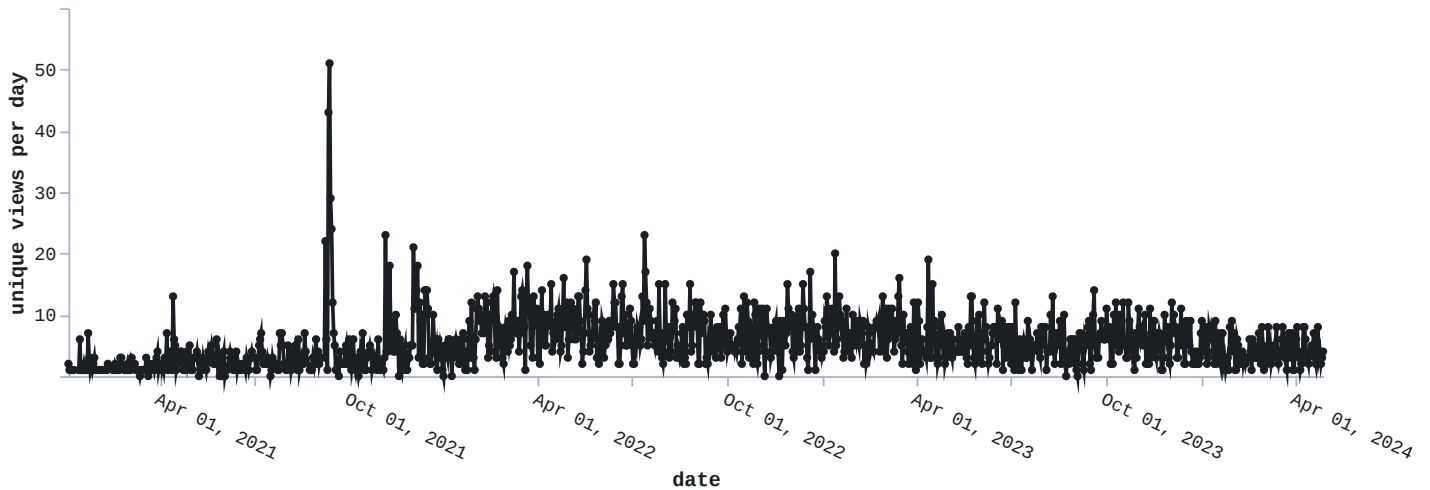

Statistics for jgehrcke/github-repo-stats

Generated for [jgehrcke/github-repo-stats](#) with [jgehrcke/github-repo-stats](#) at 2024-04-28 23:14 UTC.

Table of contents:

- [Views](#)
- [Clones](#)
- [Stargazers](#)
- [Forks](#)
- [Top referrers and paths](#)

Views

Unique visitors

Cumulative: 6446

Total views

Cumulative: 17013

Clones

Unique cloners

Cumulative: 1043

Total clones

Cumulative: 1784

Stargazers

Each data point corresponds to at least one stargazer event. The time resolution is one day.

Forks

Each data point corresponds to at least one fork event. The time resolution is one day.

Top referrers and paths

Note: Each data point in the plots shown below is influenced by the 14 days leading up to it. Each data point is the arithmetic mean of the “unique visitors per day” metric, built from a time window of 14 days width, and plotted at the right edge of that very time window. That is, these plots respond slowly to change (narrow peaks are smoothed out).