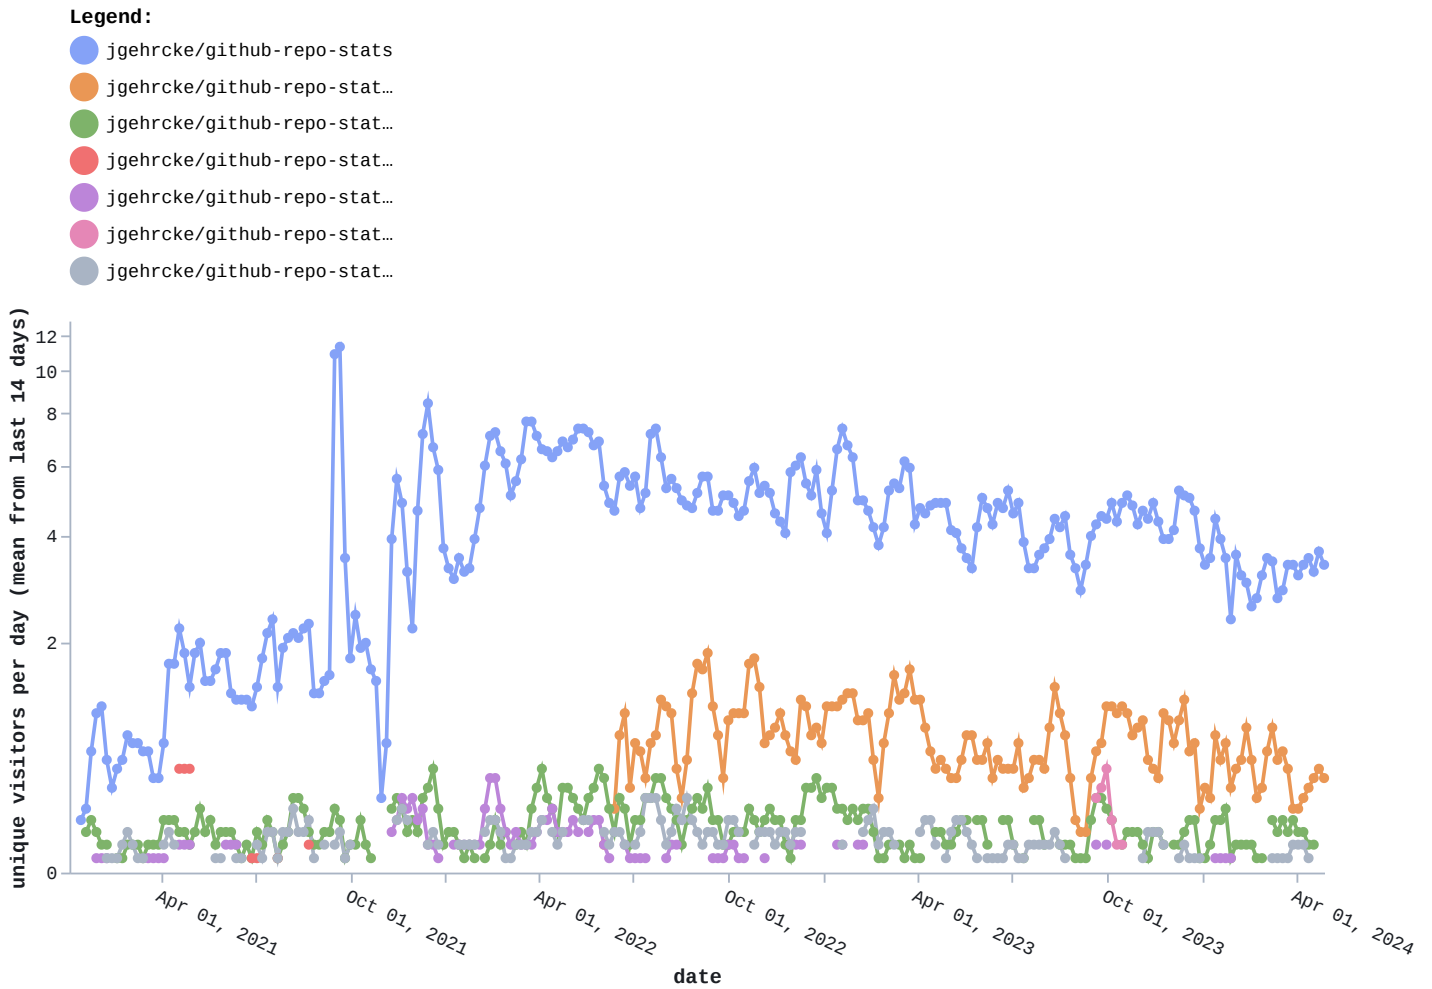

Total clones

Cumulative: 1784

Stargazers

Each data point corresponds to at least one stargazer event. The time resolution is one day.

Forks

Each data point corresponds to at least one fork event. The time resolution is one day.

Top referrers and paths

Note: Each data point in the plots shown below is influenced by the 14 days leading up to it. Each data point is the arithmetic mean of the “unique visitors per day” metric, built from a time window of 14 days width, and plotted at the right edge of that very time window. That is, these plots respond slowly to change (narrow peaks are smoothed out).

Top paths

Top 15 paths: 01: `jgehrcke/github-repo-stats` , 02: `jgehrcke/github-repo-stats/wiki/Tutorial` , 03: `jgehrcke/github-repo-stats/issues` , 04: `jgehrcke/github-repo-stats/releases/tag/v1.1.0` , 05: `jgehrcke/github-repo-stats/pulls` , 06: `jgehrcke/github-repo-stats/issues/76` , 07: `jgehrcke/github-repo-stats/tree/main/.github/workflows` , 08: `jgehrcke/github-repo-stats/issues/50` , 09: `jgehrcke/github-repo-stats/issues/49` , 10: `jgehrcke/github-repo-stats/blob/main/analyze.py` , 11: `jgehrcke/github-repo-stats/blob/main/action.yml` , 12: `jgehrcke/github-repo-stats/blob/main/fetch.py` , 13: `jgehrcke/github-repo-stats/releases/tag/v1.4.0` , 14: `jgehrcke/github-repo-stats/blob/main/entrypoint.sh` , 15: `jgehrcke/github-repo-stats/blob/5fefc527288995e2e7e35593db496451580f51db/analyze.py`