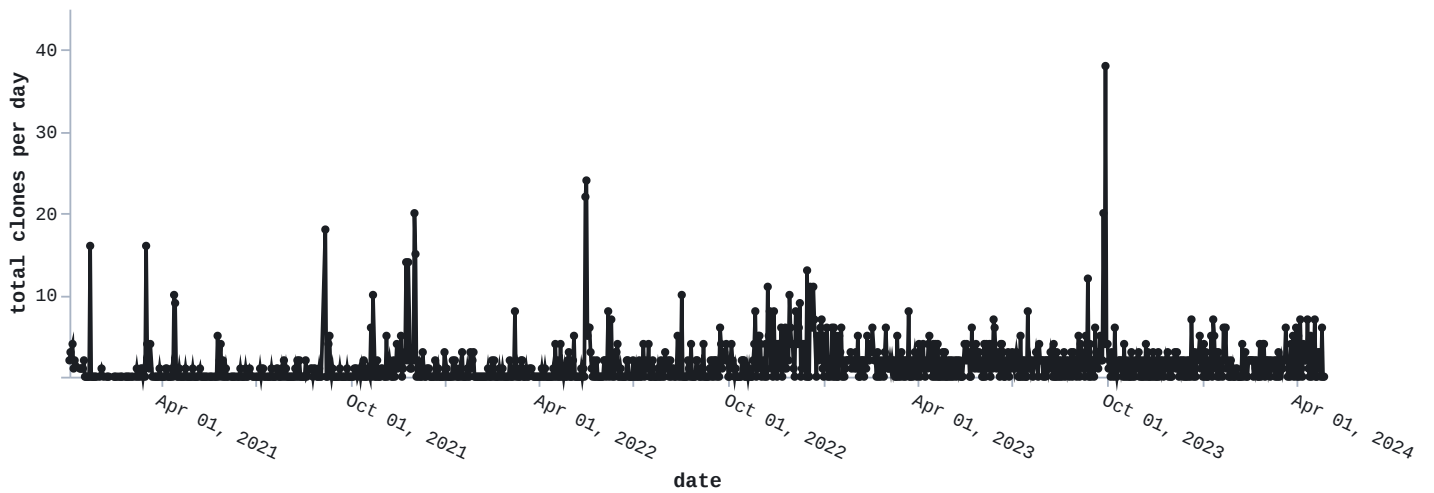

Statistics for jgehrcke/github-repo-stats

Generated for [jgehrcke/github-repo-stats](#) with [jgehrcke/github-repo-stats](#) at 2024-04-28 23:14 UTC.

Table of contents:

- [Views](#)
- [Clones](#)
- [Stargazers](#)
- [Forks](#)
- [Top referrers and paths](#)

Views

Unique visitors

Cumulative: 6446

Total views

Cumulative: 17013

Clones

Unique cloners

Cumulative: 1043

Total clones

Cumulative: 1784

Stargazers

Each data point corresponds to at least one stargazer event. The time resolution is one day.

Forks

Each data point corresponds to at least one fork event. The time resolution is one day.

Top referrers and paths

Note: Each data point in the plots shown below is influenced by the 14 days leading up to it. Each data point is the arithmetic mean of the “unique visitors per day” metric, built from a time window of 14 days width, and plotted at the right edge of that very time window. That is, these plots respond slowly to change (narrow peaks are smoothed out).