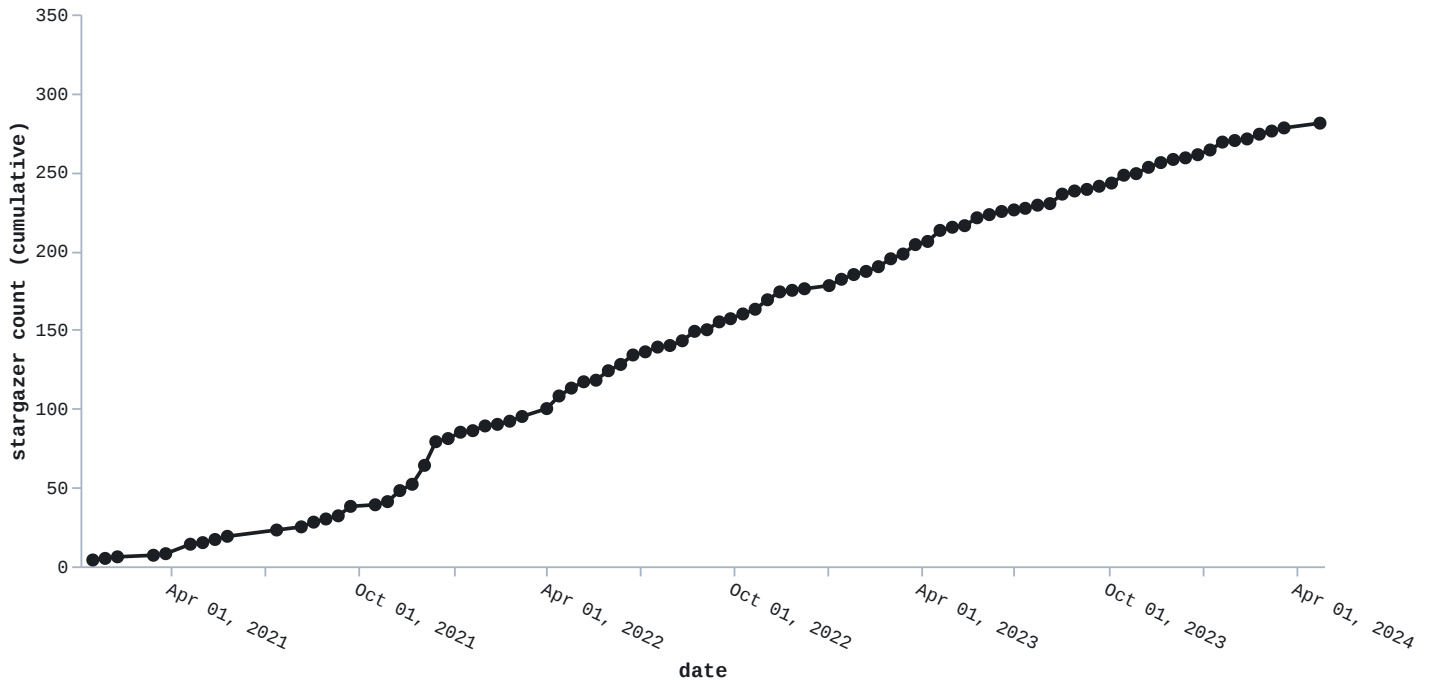

Statistics for jgehrcke/github-repo-stats

Generated for [jgehrcke/github-repo-stats](#) with [jgehrcke/github-repo-stats](#) at 2024-04-28 23:14 UTC.

Table of contents:

- [Views](#)
- [Clones](#)
- [Stargazers](#)
- [Forks](#)
- [Top referrers and paths](#)

Views

Unique visitors

Cumulative: 6446

Total views

Cumulative: 17013

Clones

Unique cloners

Cumulative: 1043

Total clones

Cumulative: 1784

Stargazers

Each data point corresponds to at least one stargazer event. The time resolution is one day.

Forks

Each data point corresponds to at least one fork event. The time resolution is one day.

Top referrers and paths

Note: Each data point in the plots shown below is influenced by the 14 days leading up to it. Each data point is the arithmetic mean of the “unique visitors per day” metric, built from a time window of 14 days width, and plotted at the right edge of that very time window. That is, these plots respond slowly to change (narrow peaks are smoothed out).